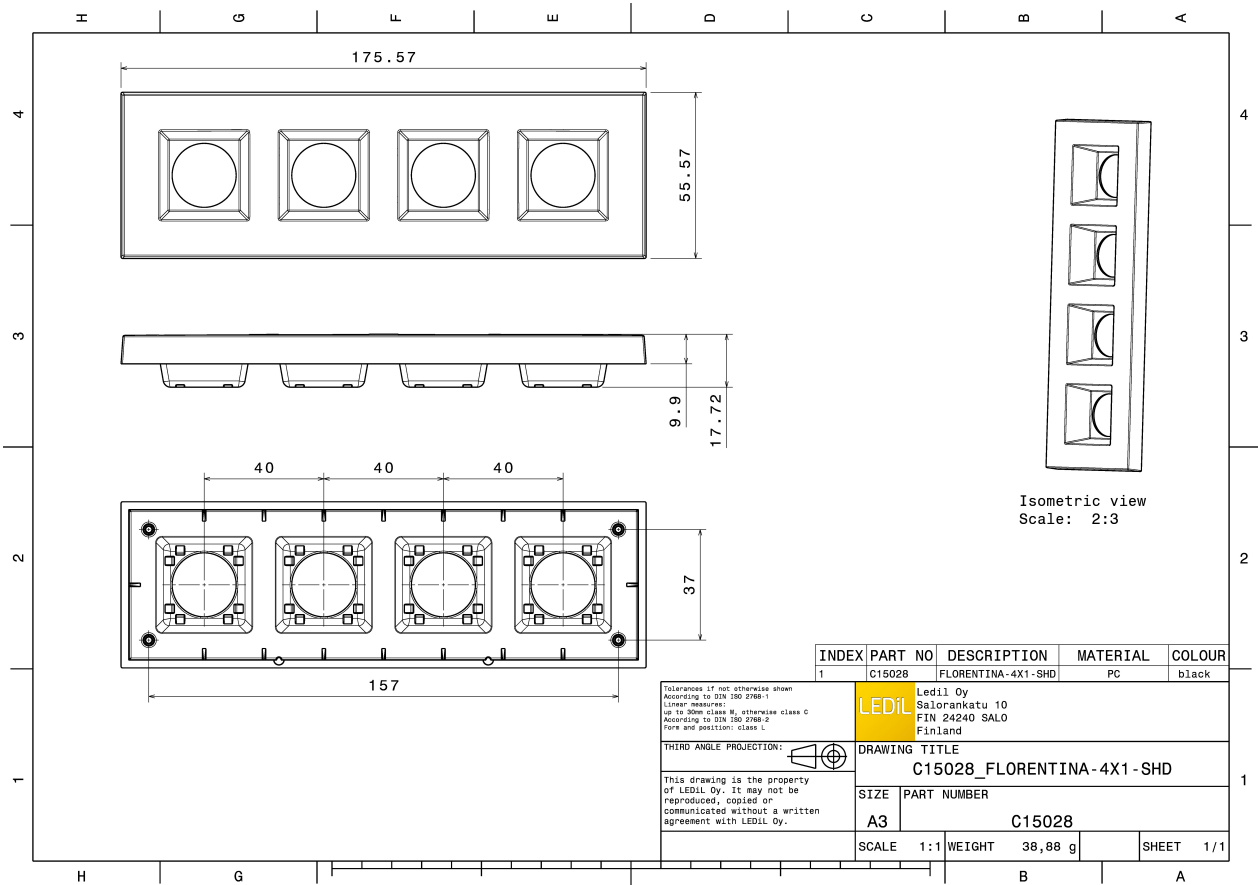

FLORENTINA-4X1-SHD

Black shade for FLORENTINA-4X1 assemblies

TECHNICAL SPECIFICATIONS:

Dimensions	175.57x55.57 mm
Height	17.7 mm
Fastening	screw
Colour	black
Box size	356 x 356 x 292 mm
Box weight	8 kg
Quantity in Box	184 pcs
ROHS compliant	yes ⓘ

MATERIAL SPECIFICATIONS:

Component	Type	Material	Colour
FLORENTINA-4X1-SHD	Shade	PC	black

GENERAL INFORMATION:

NOTE: The typical beam angle will be changed by different color, chip size and chip position tolerance. The typical total beam angle is the full angle measured where the luminous intensity is half of the peak value.